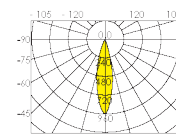

3W Niche Light

Pure aluminum 1070 housing,
heat sink, perfect heat
dissipation Dissipazione termica

Size:(mm) 3W Cut size: Ø45mm

Model number	CCT	Light output ±10%lm	CRI
AI-DLL-C3W30-W	5500-7000K	160	>80
AI-DLL-C3W30-NW	4000-4500K	150	>80
AI-DLL-C3W30-WW	2700-3200K	140	>80
AI-DLL-C3W45-W	5500-7000K	160	>80
AI-DLL-C3W45-NW	4000-4500K	150	>80
AI-DLL-C3W45-WW	2700-3200K	140	>80