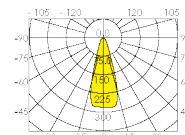

AI-DLL-C3W45-W