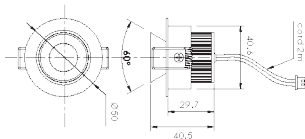

3W Niche Light

Pure aluminum 1070 housing,
heat sink, perfect heat
dissipation Dissipazione termica

Size:(mm) 3W Cut size: Ø45mm

Model number	CCT	Light output ±10%lm	CRI
AI-DLL-C3W30-W	5500-7000K	160	>80
AI-DLL-C3W30-NW	4000-4500K	150	>80
AI-DLL-C3W30-WW	2700-3200K	140	>80
AI-DLL-C3W45-W	5500-7000K	160	>80
AI-DLL-C3W45-NW	4000-4500K	150	>80
AI-DLL-C3W45-WW	2700-3200K	140	>80