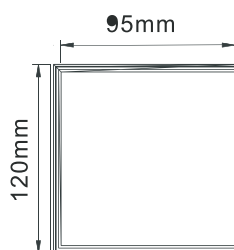

6W Square Panel Light

Item number:	MBD-S120
Size:	120x120xH22 mm
LED type:	SMD 2835
Voltage:	AC100-240V
PF:	0.9
CRI:	80Ra
CCT:	3000K/4000K/6000K
Luminous flux:	360/390/420 lm
Luminous efficiency:	60/65/70 lm/W
Material:	AL+PMMA+PS

9W Square Panel Light

Item number:	MBD-S147
Size:	147x147xH22 mm
LED type:	SMD 2835
Voltage:	AC100-240V
PF:	0.9
CRI:	80Ra
CCT:	3000K/4000K/6000K
Luminous flux:	540/585/630 lm
Luminous efficiency:	60/65/70 lm/W
Material:	AL+PMMA+PS