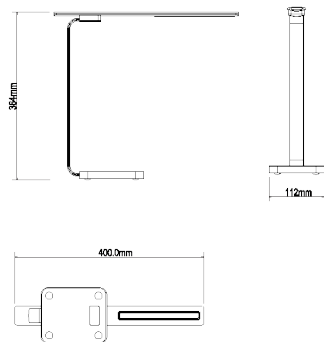

Dimmable Foldable LED Table Lamps With USB Port

Size:(mm)

Model number	CCT	Light output (± 10%)LUX	CRI	UGR	Current
AI-008-AW-NW	4500	1200	> 80	< 19	0.5A

Structure Description