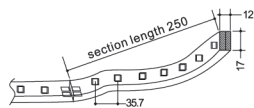

Fully Water-proof LED Strip

Size:(mm)

Monochrome

RGB

AI-AF01 series

Model number	Color	Light output (±10%)lm/m
AI-AF01-R	Red	30
AI-AF01-Y	Yellow	24
AI-AF01-B	Blue	38
AI-AF01-G	Green	135
AI-AF01-V	Purple	5
AI-AF01-W	White	5
AI-AF01-NW	Nature White	230
AI-AF01-WW	Warm White	300
AI-AF02-W	White	300
AI-AF02-NW	Nature White	265
AI-AF02-WW	Warm White	240
AI-AF01-RGB	RGB	240

24V DC	LED TOP View	Single color 3.6W per M	RGB 5.8W per M	IP68	Warranty 3 years	Cuttable	Original design
Single color 42 LED QTY	RGB 28 LED QTY	30m	120°	.IES	CE	RoHS	

Fully Water-proof LED Strip

AI-WID30 series