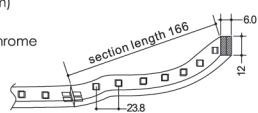

Fully Water-proof LED Strip

Size:(mm)

Monochrome

RGB

AI-AF01 series

Model number	Color	Light output (±10%)lm/m
AI-AF01-R	Red	30
AI-AF01-Y	Yellow	24
AI-AF01-B	Blue	38
AI-AF01-G	Green	135
AI-AF01-V	Purple	5
AI-AF01-W	White	5
AI-AF01-NW	Nature White	230
AI-AF01-WW	Warm White	300
AI-AF02-W	White	300
AI-AF02-NW	Nature White	265
AI-AF02-WW	Warm White	240
AI-AF01-RGB	RGB	240

24V DC	LED TOP View	Single color 3.6W per M	RGB 5.8W per M	IP68	Warranty 3 years	Cuttable	Original design
Single color 42 LED QTY	RGB 28 LED QTY	30m	120°	.IES	CE	RoHS	

Fully Water-proof LED Strip

AI-WID30 series

Model number Color Light output
(±10%/m/m)

AJ-WID30-W-24V	White	1200
AJ-WID30-NW-24V	Nature White	1040
AJ-WID30-WW-24V	Warm White	860

Size:(mm)