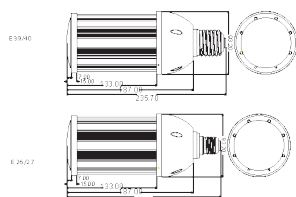

Model number	CCT	Light output (±10%lm)	CRI
AI-027-AW-W-01H	4700-5300K	4100	>80
AI-027-AW-NW-01H	3700-4200K	3960	>80
AI-027-AW-WW-01H	2900-3200K	3890	>80
AI-027-AW-W-02H	4700-5300K	4100	>80
AI-027-AW-NW-02H	3700-4200K	3960	>80
AI-027-AW-WW-02H	2900-3200K	3890	>80

Size:(mm) 36W