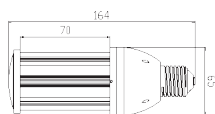

The lamp body is made of full aluminum 1070, excellent thermal management. IP 64, can be used as indoor highbay &lowbay and outdoor garden lamp, street lamp.

Size:(mm) 12W

Model number	CCT	Light output (±10%lm)	CRI
AI-012-AW-W-01H	4700-5300K	1850	>80
AI-012-AW-NW-01H	3700-4200K	1800	>80
AI-012-AW-WW-01H	2900-3200K	1750	>80
AI-012-AW-W-02H	4700-5300K	1850	>80
AI-012-AW-NW-02H	3700-4200K	1800	>80
AI-012-AW-WW-02H	2900-3200K	1750	>80

Size:(mm) 27W

Model number	CCT	Light output (±10%lm)	CRI
AI-027-AW-W-01H	4700-5300K	4100	>80
AI-027-AW-NW-01H	3700-4200K	3960	>80
AI-027-AW-WW-01H	2900-3200K	3890	>80
AI-027-AW-W-02H	4700-5300K	4100	>80
AI-027-AW-NW-02H	3700-4200K	3960	>80
AI-027-AW-WW-02H	2900-3200K	3890	>80

Size:(mm) 36W

Model number	CCT	Light output (±10%lm)	CRI
AI-036-AW-W-05H	4700-5300K	5580	>80
AI-036-AW-NW-04H	3700-4200K	5400	>80
AI-036-AW-WW-04H	2900-3200K	5220	>80
AI-036-AW-W-06H	4700-5300K	5580	>80
AI-036-AW-NW-05H	3700-4200K	5400	>80
AI-036-AW-WW-05H	2900-3200K	5220	>80

Size:(mm) 54W

Model number	CCT	Light output (±10%lm)	CRI
AI-054-AW-W-01H	4700-5300K	8370	>80
AI-054-AW-NW-01H	3700-4200K	8100	>80
AI-054-AW-WW-01H	2900-3200K	7850	>80
AI-054-AW-W-02H	4700-5300K	8370	>80
AI-054-AW-NW-02H	3700-4200K	8100	>80
AI-054-AW-WW-02H	2900-3200K	7850	>80