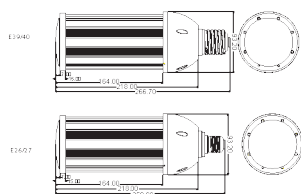

Model number	CCT	Light output (±10%lm)	CRI
AI-036-AW-W-05H	4700-5300K	5580	>80
AI-036-AW-NW-04H	3700-4200K	5400	>80
AI-036-AW-WW-04H	2900-3200K	5220	>80
AI-036-AW-W-06H	4700-5300K	5580	>80
AI-036-AW-NW-05H	3700-4200K	5400	>80
AI-036-AW-WW-05H	2900-3200K	5220	>80

Size:(mm) 45W