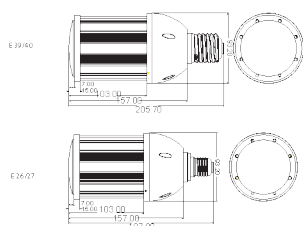

The lamp body is made of full aluminum 1070, excellent thermal management. IP 64, can be used as indoor highbay &lowbay and outdoor garden lamp, street lamp.

Size:(mm) 12W

Model number	CCT	Light output (±10%lm)	CRI
AI-012-AW-W-01H	4700-5300K	1850	>80
AI-012-AW-NW-01H	3700-4200K	1800	>80
AI-012-AW-WW-01H	2900-3200K	1750	>80
AI-012-AW-W-02H	4700-5300K	1850	>80
AI-012-AW-NW-02H	3700-4200K	1800	>80
AI-012-AW-WW-02H	2900-3200K	1750	>80

Size:(mm) 20W

Model number	CCT	Light output (±10%lm)	CRI
AI-020-AW-W-01H	4700-5300K	3050	>80
AI-020-AW-NW-01H	3700-4200K	3000	>80
AI-020-AW-WW-01H	2900-3200K	2900	>80
AI-020-AW-W-02H	4700-5300K	3050	>80
AI-020-AW-NW-02H	3700-4200K	3000	>80
AI-020-AW-WW-02H	2900-3200K	2900	>80

Size:(mm) 27W

Model number	CCT	Light output (±10%lm)	CRI
AI-027-AW-W-01H	4700-5300K	4100	>80
AI-027-AW-NW-01H	3700-4200K	3960	>80
AI-027-AW-WW-01H	2900-3200K	3890	>80
AI-027-AW-W-02H	4700-5300K	4100	>80
AI-027-AW-NW-02H	3700-4200K	3960	>80
AI-027-AW-WW-02H	2900-3200K	3890	>80

Size:(mm) 54W

Model number	CCT	Light output (±10%lm)	CRI
AI-054-AW-W-01H	4700-5300K	8370	>80
AI-054-AW-NW-01H	3700-4200K	8100	>80
AI-054-AW-WW-01H	2900-3200K	7850	>80
AI-054-AW-W-02H	4700-5300K	8370	>80
AI-054-AW-NW-02H	3700-4200K	8100	>80
AI-054-AW-WW-02H	2900-3200K	7850	>80