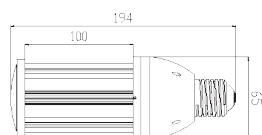

The lamp body is made of full aluminum 1070, excellent thermal management. IP 64, can be used as indoor highbay &lowbay and outdoor garden lamp, street lamp.

Size:(mm) 12W

Model number	CCT	Light output (±10%lm)	CRI
AI-012-AW-W-01H	4700-5300K	1850	>80
AI-012-AW-NW-01H	3700-4200K	1800	>80
AI-012-AW-WW-01H	2900-3200K	1750	>80
AI-012-AW-W-02H	4700-5300K	1850	>80
AI-012-AW-NW-02H	3700-4200K	1800	>80
AI-012-AW-WW-02H	2900-3200K	1750	>80

Size:(mm) 20W

Model number	CCT	Light output (±10%lm)	CRI
AI-020-AW-W-01H	4700-5300K	3050	>80
AI-020-AW-NW-01H	3700-4200K	3000	>80
AI-020-AW-WW-01H	2900-3200K	2900	>80
AI-020-AW-W-02H	4700-5300K	3050	>80
AI-020-AW-NW-02H	3700-4200K	3000	>80
AI-020-AW-WW-02H	2900-3200K	2900	>80

Size:(mm) 27W

Model number	CCT	Light output (±10%lm)	CRI
AI-027-AW-W-01H	4700-5300K	4100	>80
AI-027-AW-NW-01H	3700-4200K	3960	>80
AI-027-AW-WW-01H	2900-3200K	3890	>80
AI-027-AW-W-02H	4700-5300K	4100	>80
AI-027-AW-NW-02H	3700-4200K	3960	>80
AI-027-AW-WW-02H	2900-3200K	3890	>80

Size:(mm) 54W

Model number	CCT	Light output (±10%lm)	CRI
AI-054-AW-W-01H	4700-5300K	8370	>80
AI-054-AW-NW-01H	3700-4200K	8100	>80
AI-054-AW-WW-01H	2900-3200K	7850	>80
AI-054-AW-W-02H	4700-5300K	8370	>80
AI-054-AW-NW-02H	3700-4200K	8100	>80
AI-054-AW-WW-02H	2900-3200K	7850	>80