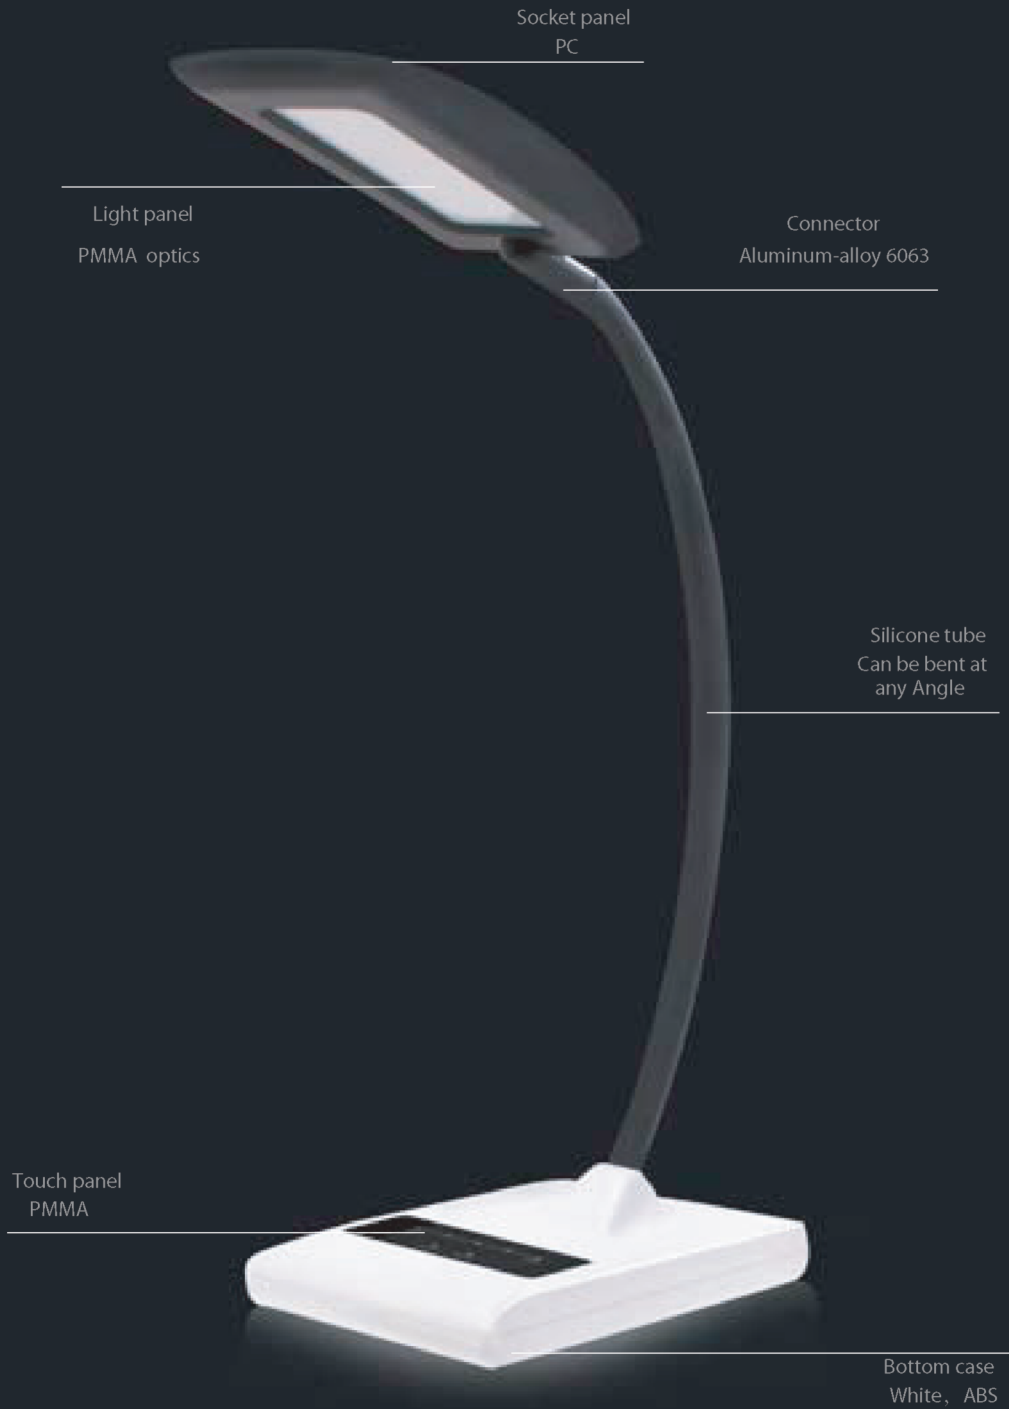

Light Colour Switchable, Dimmable LTD Table Lamp

Size:(mm)

Model number CCT CRI

AI-007-AW-WW+NW 3000/4500 > 82