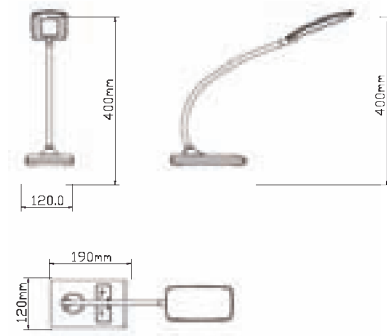

Light Colour Switchable, Dimmable LTD Table Lamp

Size:(mm)

Model number CCT CRI

AI-007-AW-WW+NW 3000/4500 > 82