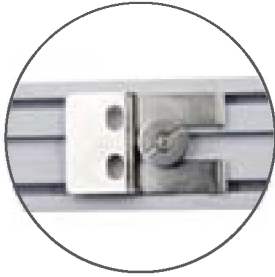

# Linear Light

Accessory for surface mounting

Suspended installation

Modern, stylish, excellent surface treatment.  
Fully aluminum extrusion body.

Milky cover, more than 110 degree lighting angle.

LED: 2835 SMD LED chip, high luminous efficacy with reliable quality, more than 50,000 hours life time.

Size(mm) 18W

Model number	CCT	Light output ( $\pm 10\%$ lm)	Length mm	CRI
AI-SL7250-018-AW-01W	5500-6500K	1500	605	$\geq 80$
AI-SL7250-018-AW-01HW	3900-4500K	1450	605	$\geq 80$
AI-SL7250-018-AW-01WW	2700-3200K	1300	605	$\geq 80$