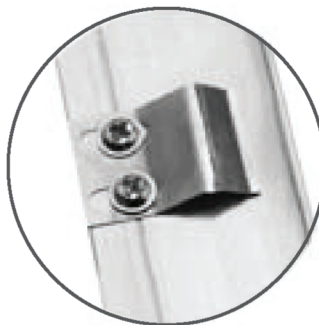

Linear Light

Accessory for recessed installation

Milky cover, more than 110 degree lighting angle.

Modern, stylish, excellent surface treatment. Fully aluminum extrusion body.

Recessed installation

LED: 2835 SMD LED chip, high luminous efficacy with reliable quality, more than 50,000 hours life time.

Model number	CCT	Light output ($\pm 10\%$)lm	Length mm	CRI
AI-RL4932-012-AW-01W	5500-6500K	1375	600	≥80
AI-RL4932-012-AW-01NW	3900-4500K	1410	600	≥80
AI-RL4932-012-AW-01WW	2700-3200K	1195	600	≥80

Model number	CCT	Light output ($\pm 10\%$)lm	Length mm	CRI
AI-RL4932-024-AW-01W	5500-6500K	1745	1200	≥80
AI-RL4932-024-AW-01NW	3900-4500K	1730	1200	≥80
AI-RL4932-024-AW-01WW	2700-3200K	1570	1200	≥80