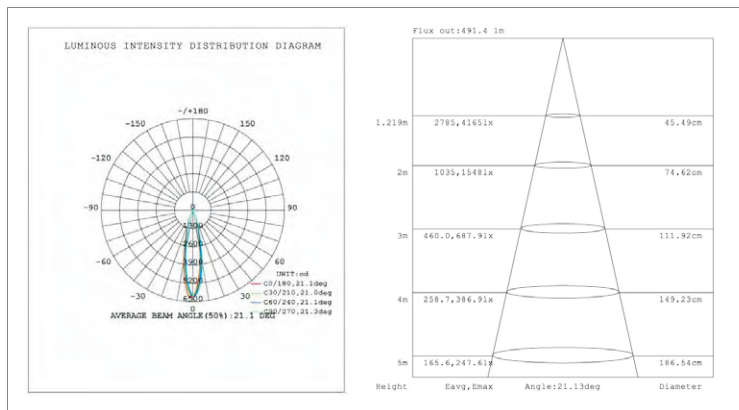

# Low Beam Angle Downlight

Item number: CFA-11020  
 Size:  $\Phi 110 \times H110$  mm  
 LED type: COB  
 Voltage: AC220-240V  
 PF: 0.9  
 CRI: 80Ra  
 CCT: 3000K/4000K/5700K/6500K  
 Luminous flux: 1400/1500/1700/1700 lm  
 Luminous efficiency: 70/75/85/85 lm/W  
 Material: PC+Al

## 30W Downlight

Item number: CFA-13530  
 Size:  $\Phi 135 \times H150$  mm  
 LED type: COB  
 Voltage: AC220-240V  
 PF: 0.9  
 CRI: 80Ra  
 CCT: 3000K/4000K/5700K/6500K  
 Luminous flux: 2250/2400/2700/2700 lm  
 Luminous efficiency: 75/80/90/90 lm/W  
 Material: PC+Al