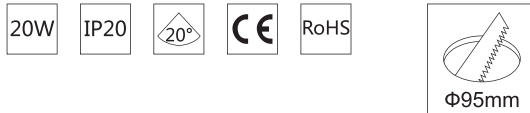

# Low Beam Angle Downlight

Item number: CFA-11020  
 Size:  $\Phi 110 \times H110$  mm  
 LED type: COB  
 Voltage: AC220-240V  
 PF: 0.9  
 CRI: 80Ra  
 CCT: 3000K/4000K/5700K/6500K  
 Luminous flux: 1400/1500/1700/1700 lm  
 Luminous efficiency: 70/75/85/85 lm/W  
 Material: PC+Al

## 30W Downlight

Item number: CFA-13530  
 Size:  $\Phi 135 \times H150$  mm  
 LED type: COB  
 Voltage: AC220-240V  
 PF: 0.9  
 CRI: 80Ra  
 CCT: 3000K/4000K/5700K/6500K  
 Luminous flux: 2250/2400/2700/2700 lm  
 Luminous efficiency: 75/80/90/90 lm/W  
 Material: PC+Al