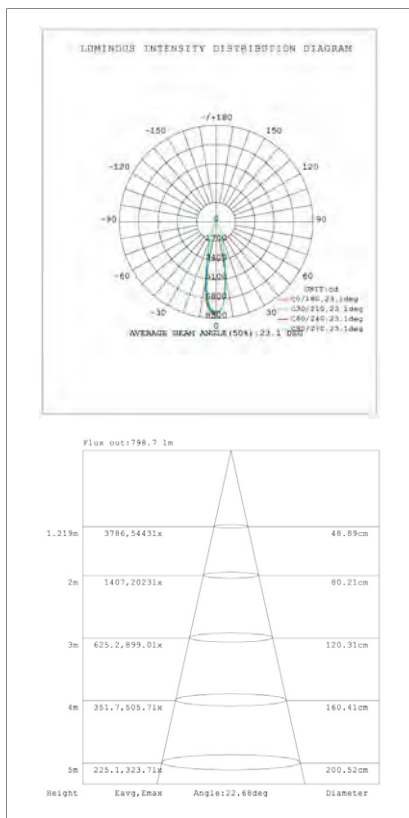

# Low Beam Angle Downlight

Item number: CFA-11020  
 Size:  $\Phi 110 \times H110$  mm  
 LED type: COB  
 Voltage: AC220-240V  
 PF: 0.9  
 CRI: 80Ra  
 CCT: 3000K/4000K/5700K/6500K  
 Luminous flux: 1400/1500/1700/1700 lm  
 Luminous efficiency: 70/75/85/85 lm/W  
 Material: PC+Al

## 30W Downlight

Item number: CFA-13530  
 Size:  $\Phi 135 \times H150$  mm  
 LED type: COB  
 Voltage: AC220-240V  
 PF: 0.9  
 CRI: 80Ra  
 CCT: 3000K/4000K/5700K/6500K  
 Luminous flux: 2250/2400/2700/2700 lm  
 Luminous efficiency: 75/80/90/90 lm/W  
 Material: PC+Al