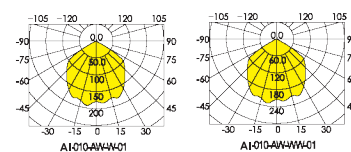

Outdoor LED Flood Light

Toughened glass of high transmittance (>95%)

Available with Bridgelux or Epistar chip
100lm/w of lamp

Rotatable **355°**

Larger cooling area,
ensure longer lifetime

Waterproof driver IP65

Size (mm) 10W

Model number	CCT	Light output CRI (±10%)lm	
AI-010-AW-W-01	5500-7000K	720	>70
AI-010-AW-NW-01	4000-4500K	740	>70
AI-010-AW-WW-01	2700-3200K	660	>70

Size (mm) 20W

Model number	CCT	Light output CRI (±10%)lm	
AI-020-AW-W-01	5500-7000K	1860	>70
AI-020-AW-NW-01	4000-4500K	1990	>70
AI-020-AW-WW-01	2700-3200K	1770	>70

Size (mm) 30W

Model number	CCT	Light output CRI (±10%)lm	
AI-030-AW-W-01	5500-7000K	3130	>70
AI-030-AW-NW-01	4000-4500K	3250	>70
AI-030-AW-WW-01	2700-3200K	2660	>70

Size (mm) 50W

Model number	CCT	Light output CRI (±10%)lm	
AI-050-AW-W-01	5500-7000K	5130	>70
AI-050-AW-NW-01	4000-4500K	4600	>70
AI-050-AW-WW-01	2700-3200K	4270	>70