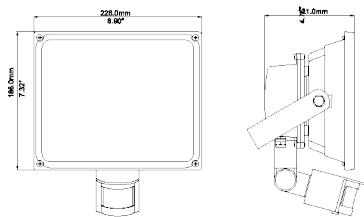

## Outdoor LED Flood Light

Waterproof power supply

Detection distance,  
LUX are adjustable

Epistar chip 100lm/w of lamp  
supply LM80 test report of LED

Size: (mm) 30W

Model number CCT Light output CRI  
(±10%/lm)

AI-030-AW-W-01	5500-7000K	2180	>70
AI-030-AW-NW-01	4000-4500K	2170	>70
AI-030-AW-WW-01	2700-3200K	1950	>70

Size: (mm) 50W

Model number CCT Light output CRI  
(±10%/lm)

AI-050-AW-W-01	5500-7000K	3500	>70
AI-050-AW-NW-01	4000-4500K	3200	>70
AI-050-AW-WW-01	2700-3200K	3000	>70