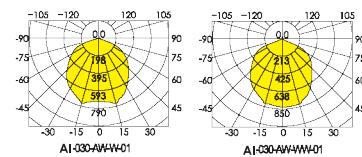

## Outdoor LED Flood Light

Waterproof power supply

Detection distance,  
LUX are adjustable

Epistar chip 100lm/w of lamp  
supply LM80 test report of LED

Size: (mm) 30W

Model number CCT Light output CRI  
(±10%/lm)

AI-030-AW-W-01	5500-7000K	2180	>70
AI-030-AW-NW-01	4000-4500K	2170	>70
AI-030-AW-WW-01	2700-3200K	1950	>70

Size: (mm) 50W

Model number CCT Light output CRI  
(±10%/lm)

AI-050-AW-W-01	5500-7000K	3500	>70
AI-050-AW-NW-01	4000-4500K	3200	>70
AI-050-AW-WW-01	2700-3200K	3000	>70