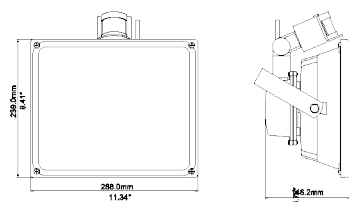

## Outdoor LED Flood Light

Waterproof power supply

Detection distance,  
LUX are adjustable

Epistar chip 100lm/w of lamp  
supply LM80 test report of LED

Size: (mm) 30W

Model number CCT Light output CRI  
(±10%/lm)

AI-030-AW-W-01	5500-7000K	2180	>70
AI-030-AW-NW-01	4000-4500K	2170	>70
AI-030-AW-WW-01	2700-3200K	1950	>70

Size: (mm) 50W

Model number CCT Light output CRI  
(±10%/lm)

AI-050-AW-W-01	5500-7000K	3500	>70
AI-050-AW-NW-01	4000-4500K	3200	>70
AI-050-AW-WW-01	2700-3200K	3000	>70