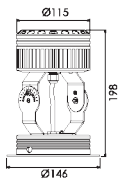

Outdoor Soplright

Professional cooling design
Higher efficiency cooling

Stainless steel screw,
Suitable for outdoor and indoor use

Unique shape

180°adjustable

Free installation, save more labor cost

Size (mm) 45W