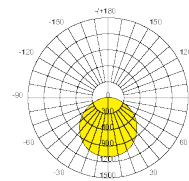

AI-CL-060-AW-01NW