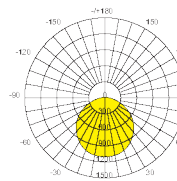

Milky cover, more than
120 degree lighting angle.

LED: 10*30 mil 2835 SMD LED chip, high luminous efficacy with reliable quality, more than 50,000 hours life time.

	36W	60W			PF ≥ 0.9		.IES	CE	RoHS
--	-----	-----	--	--	----------	--	------	----	------

Size:(mm)

Model number	CCT	Light output (±10% Δ lm)	Length mm	CRI
SC-CL-036-AW-01W	5500-6500K	3150	1200	≥ 80
AI-CL-036-AW-01NW	3900-4500K	3140	1200	≥ 80
AI-CL-036-AW-01WW	2700-3200K	3120	1200	≥ 80
AI-CL-060-AW-01W	5500-6500K	5100	1800	≥ 80
AI-CL-060-AW-01NW	4000-4500K	5040	1800	≥ 80
AI-CL-060-AW-01WW	2700-3200K	4680	1800	≥ 80