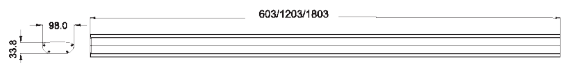

Milky cover, more than
120 degree lighting angle.

LED: 10*30 mil 2835 SMD LED chip, high luminous efficacy with reliable quality, more than 50,000 hours life time.

	36W	60W			PF ≥ 0.9		.IES	CE	RoHS
--	-----	-----	--	--	----------	--	------	----	------

Size:(mm)

Model number	CCT	Light output (±10% Δ lm)	Length mm	CRI
SC-CL-036-AW-01W	5500-6500K	3150	1200	≥ 80
AI-CL-036-AW-01NW	3900-4500K	3140	1200	≥ 80
AI-CL-036-AW-01WW	2700-3200K	3120	1200	≥ 80
AI-CL-060-AW-01W	5500-6500K	5100	1800	≥ 80
AI-CL-060-AW-01NW	4000-4500K	5040	1800	≥ 80
AI-CL-060-AW-01WW	2700-3200K	4680	1800	≥ 80