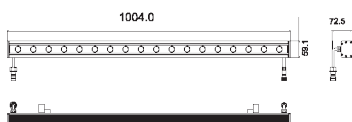

Size (mm) 72W