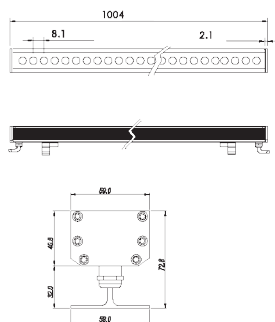

Waterproof Wall Washer

Waterproof lens

CREE LED

T-shape bracket,
more convenient to install

IP 65 joint, quick to connect
multiple wall washer lights

Size (mm) 15W/22W/27W/30W/45W/60W/72W

Model number CCT Light output (±10%)lm CRI Power (w)

Size (mm) 72W

AI-072-D3-RGBW-01

1000lm 900lm
 250lm 170lm 2200lm

LED Epistar LED Prelight 25° 45° 4in1